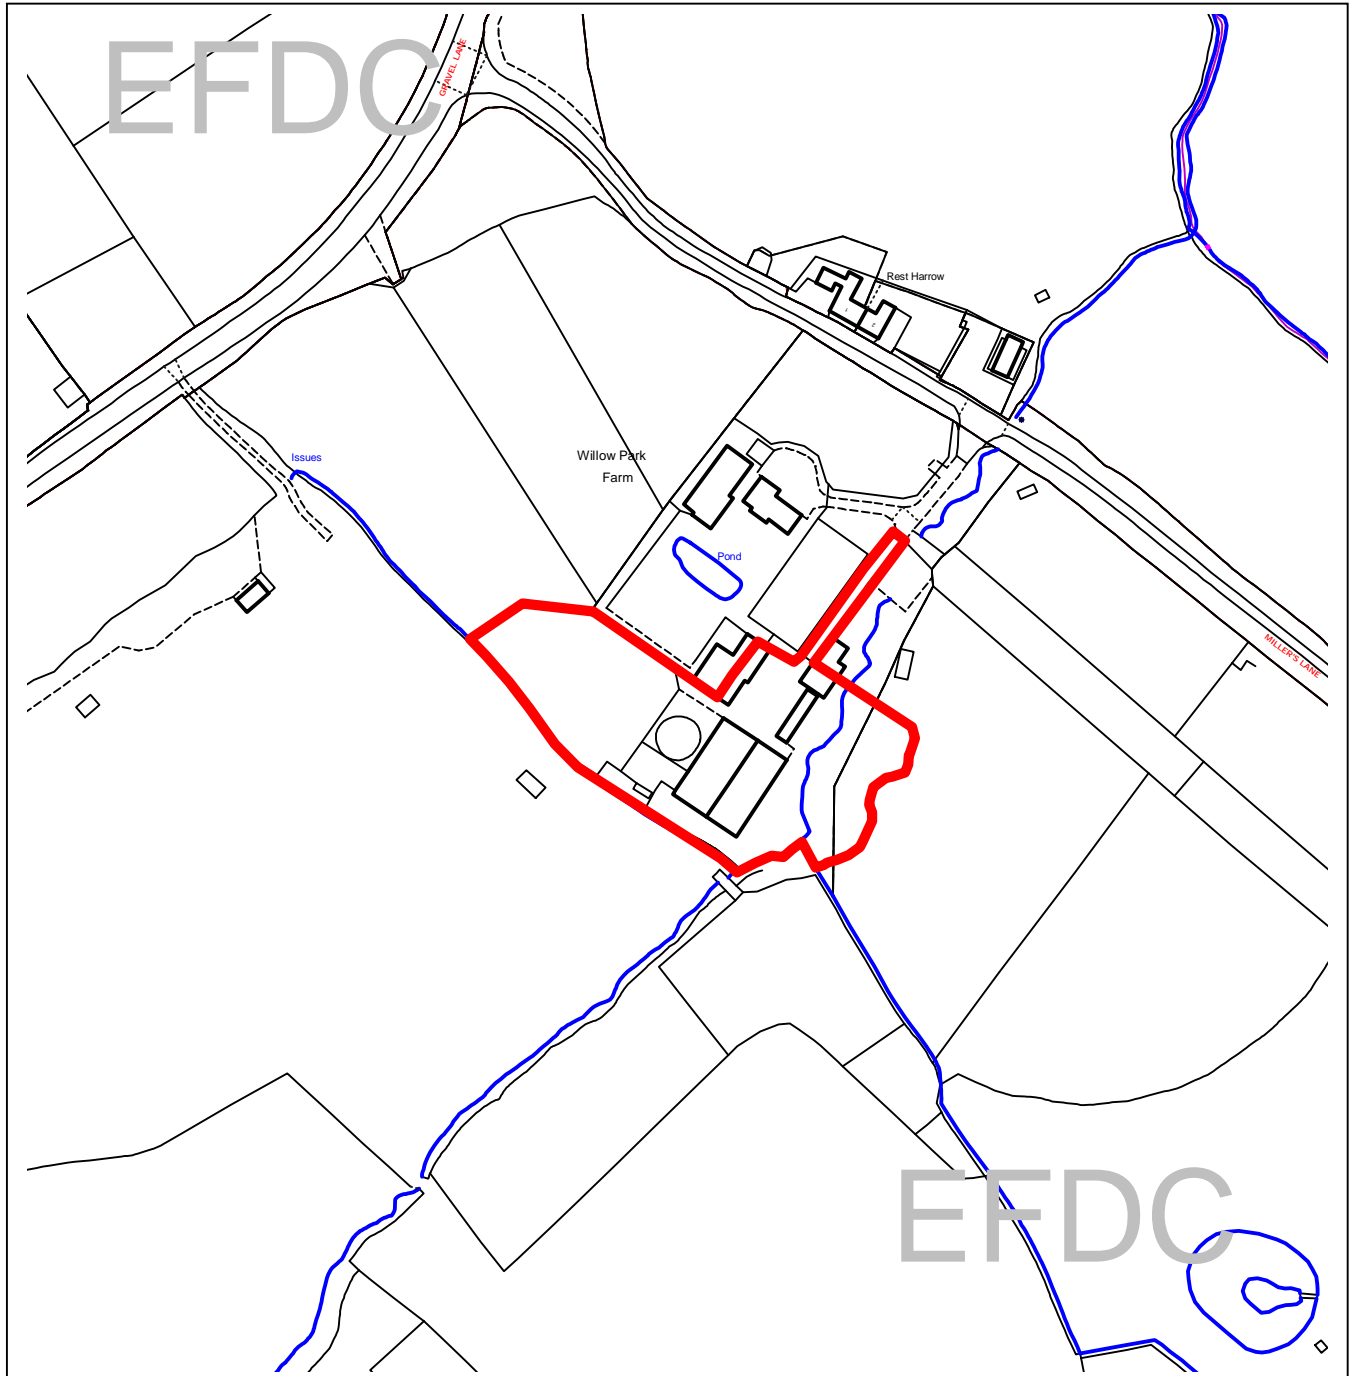

Epping Forest District Council

AGENDA ITEM NUMBER

Unauthorised reproduction infringes Crown Copyright and may lead to prosecution or civil proceedings.

Contains Ordnance Survey Data. © Crown Copyright 2013 EFDC License No: 100018534

Contains Royal Mail Data. © Royal Mail Copyright & Database Right 2013

Application Number:	EPF/2664/14
Site Name:	Willow Park Farm, Millers Lane Chigwell, IG7 6DG
Scale of Plot:	1/2500